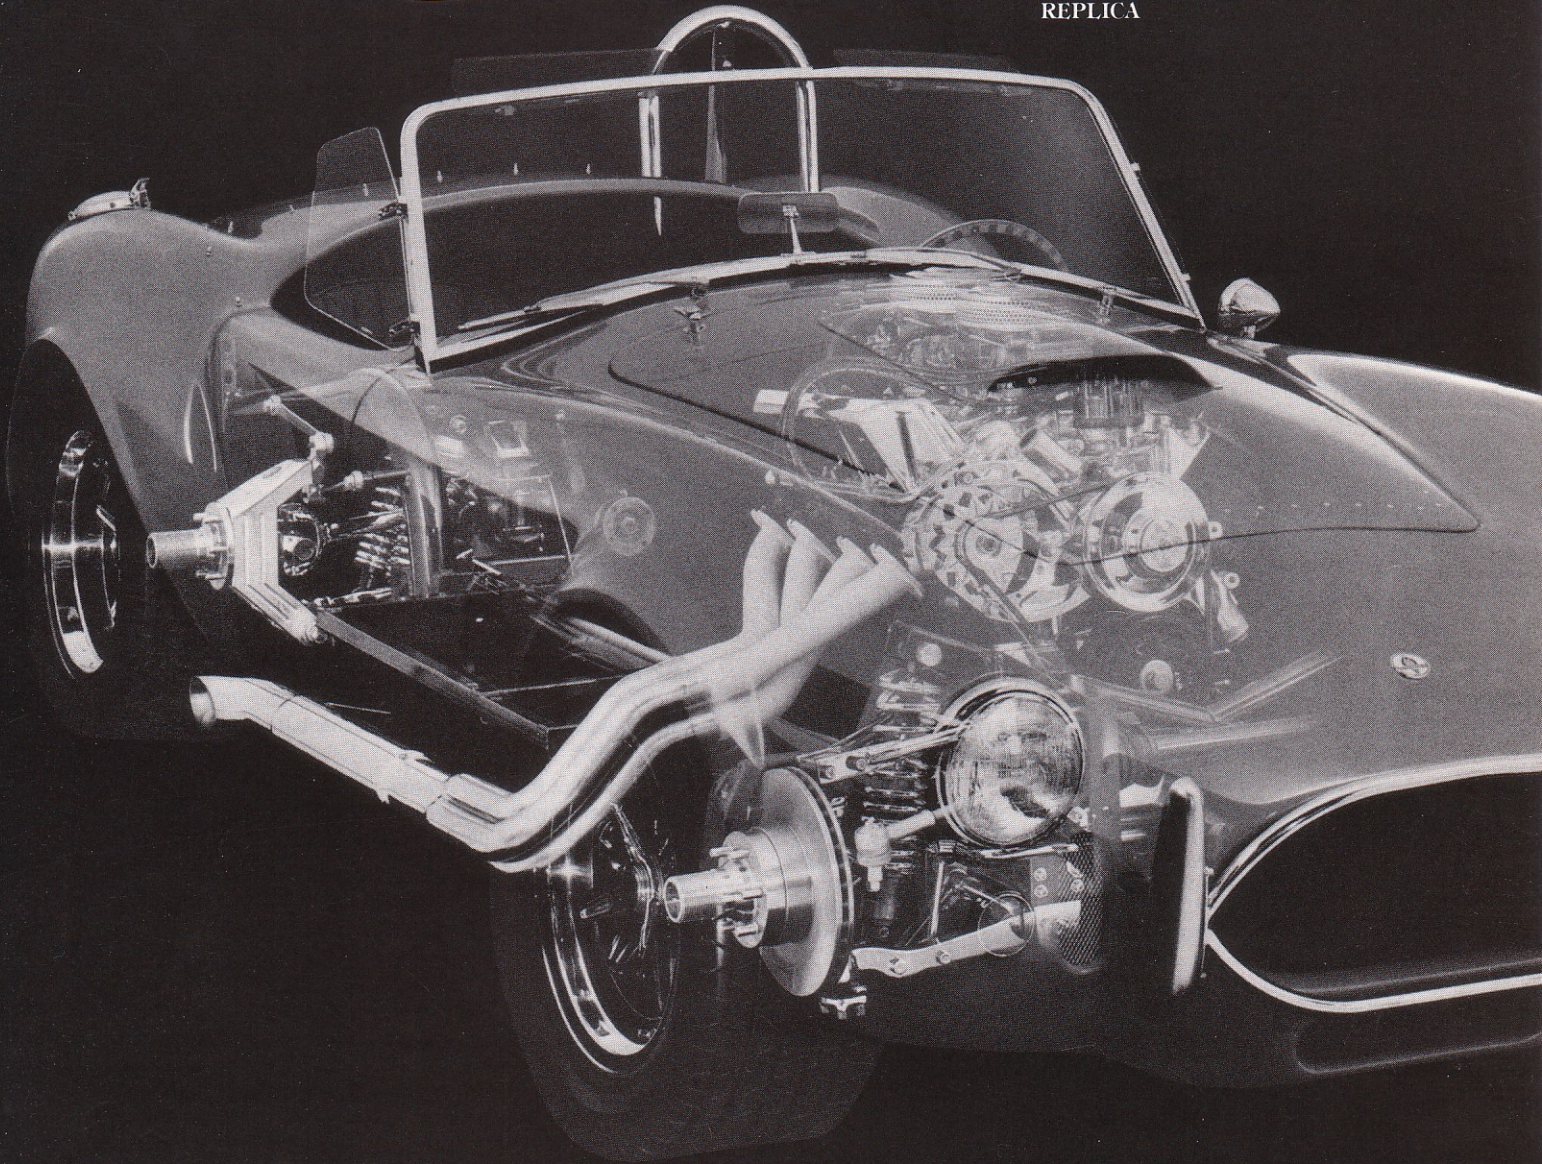

The Contemporary Cobra

REPLICA

Basic Specifications

Overall Length (bumper to bumper)	157"
Body width (center of rear fenders)	70"
Height (to top of windshield)	46"
Wheelbase	90"
Track, front	56"
Track, rear	58"
Weight (Ford 427)	2450 lbs.